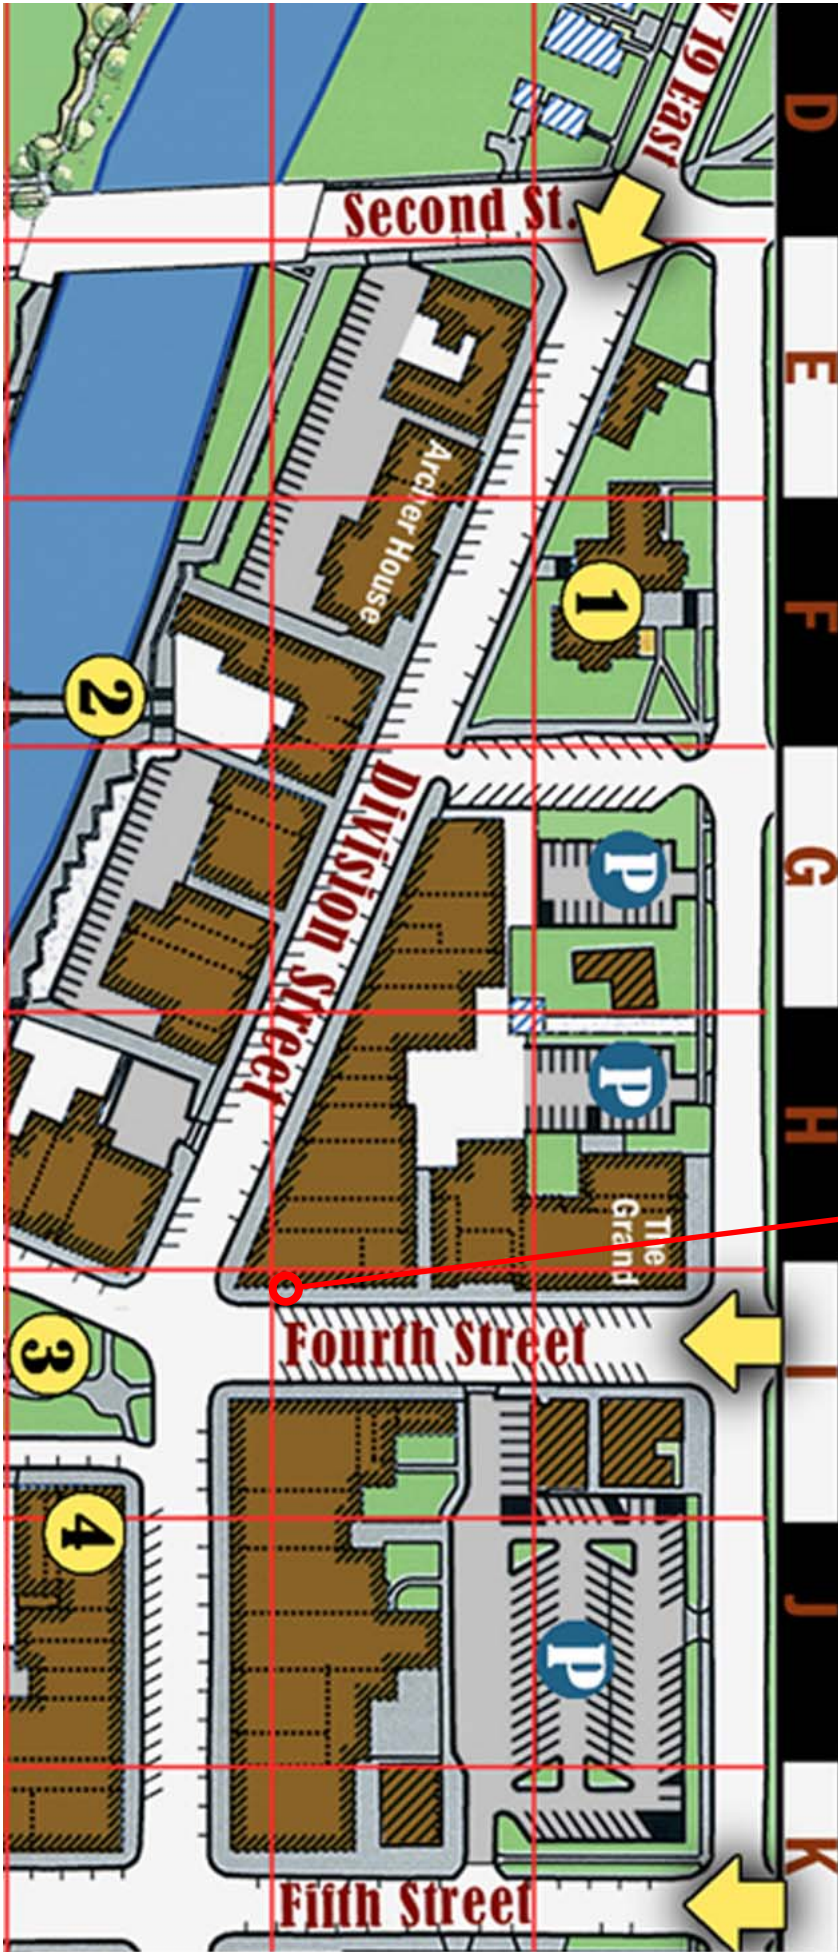

Southside of Riverwalk Kiosk

Is easily accessed from the entrance to the newly completed Northfield Sesquicentennial Legacy Plaza on the Riverwalk.

The Kiosk can be viewed by visitors 365 days a year and is lighted for evening viewing.

There are (10) Sponsorship Ads which are sized at 3.5" x 4.75" with full color available and include an arrow to your business location on the Street & Building MAP!

A 1 year commitment is only $30/month.

3.5" x 4.75"